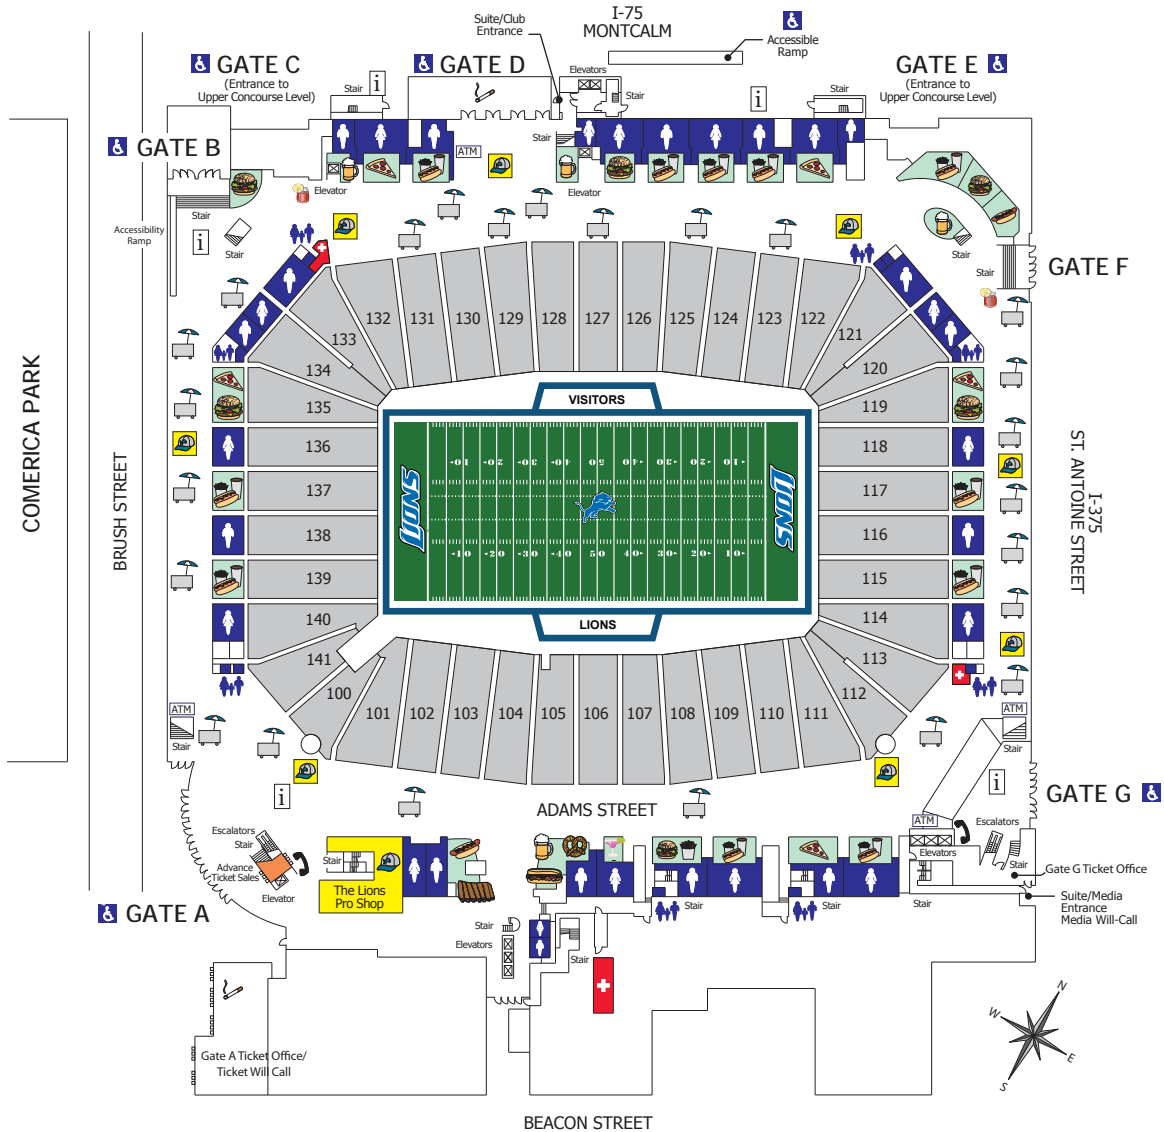

FORD FIELD - MAIN CONCOURSE

LEGEND

- Traditional Concession
- Pizza
- Bar
- Sausage House
- Grill
- Burgers/Fries
- Deli
- Pretzel
- Barbecue
- Margaritas
- Turf Tavern
- Portable Concession Stand
- Retail
- Designated Smoking Area
- Accessible Entrance/Ramp
- Women's Restroom
- Men's Restroom
- Family Restroom
- Automatic Teller Machine
- Public Telephone
- Guest Services
- First Aid
- Advance Ticket Sales
- General Seating