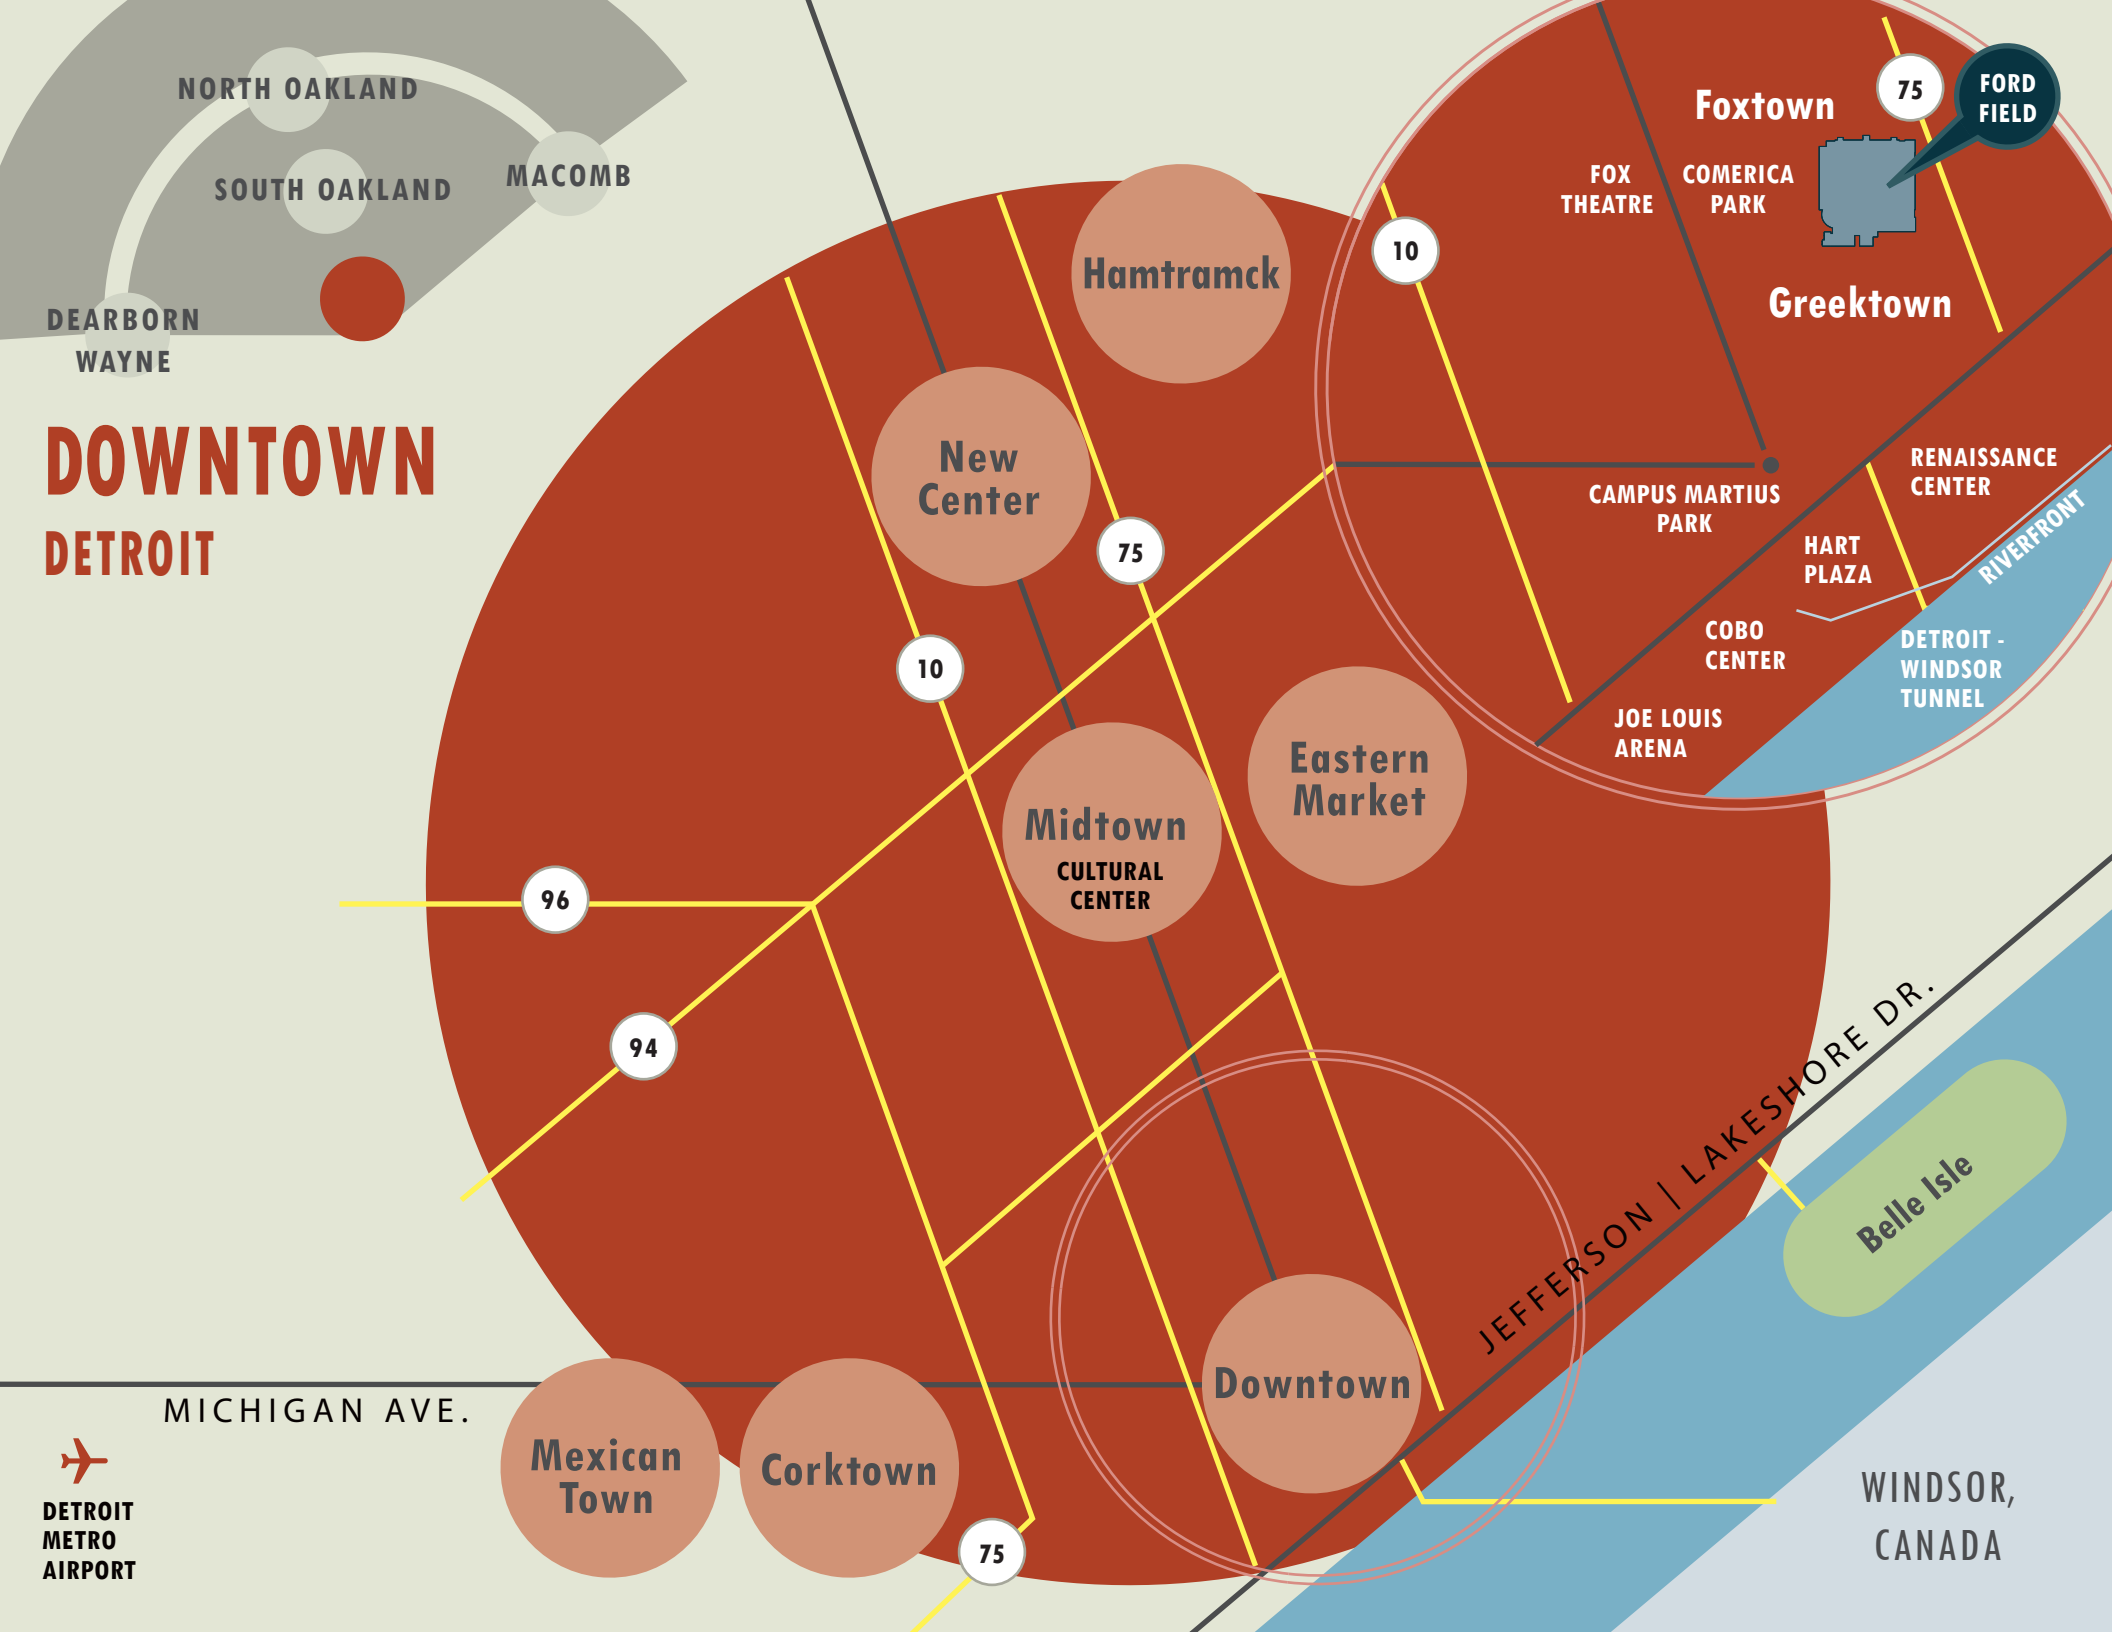

DOWNTOWN DETROIT

NORTH OAKLAND

SOUTH OAKLAND

MACOMB

DEARBORN
WAYNE

Hamtramck

New Center

Midtown
CULTURAL CENTER

Eastern Market

Downtown

Mexican Town

Corktown

Foxtown

Greektown

FOX THEATRE

COMERICA PARK

RENAISSANCE CENTER

CAMPUS MARTIUS PARK

HART PLAZA

COBO CENTER

JOE LOUIS ARENA

DETROIT - WINDSOR TUNNEL

JEFFERSON | LAKESHORE DR.

Belle Isle

WINDSOR,
CANADA

FORD FIELD